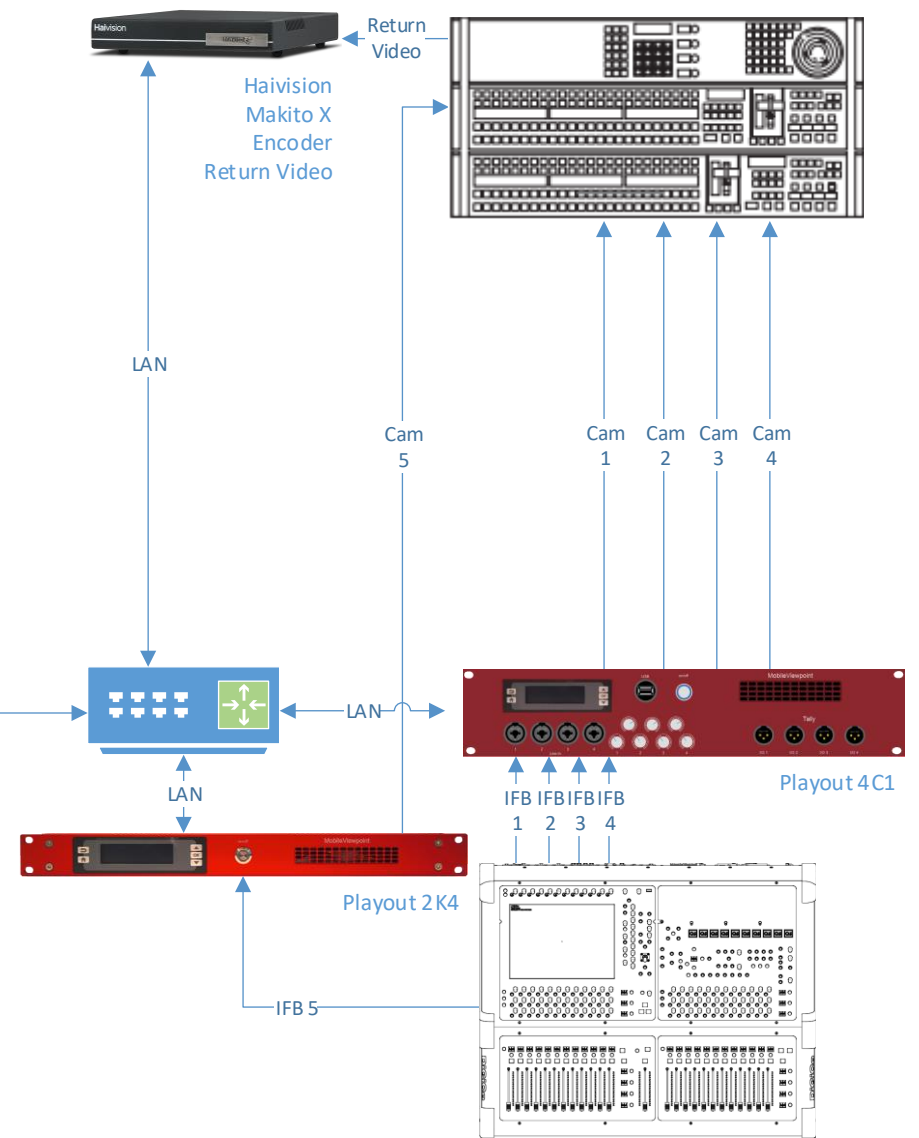

Remote Site

Studio

 CP Communications	CP Communications		
	Basic 5 Camera Remote		
1-800-762-4254	SIZE	FSCM NO	DWG NO CP-Basic4-2018
	SCALE	N/A	REV 0
			SHEET 1 OF 1