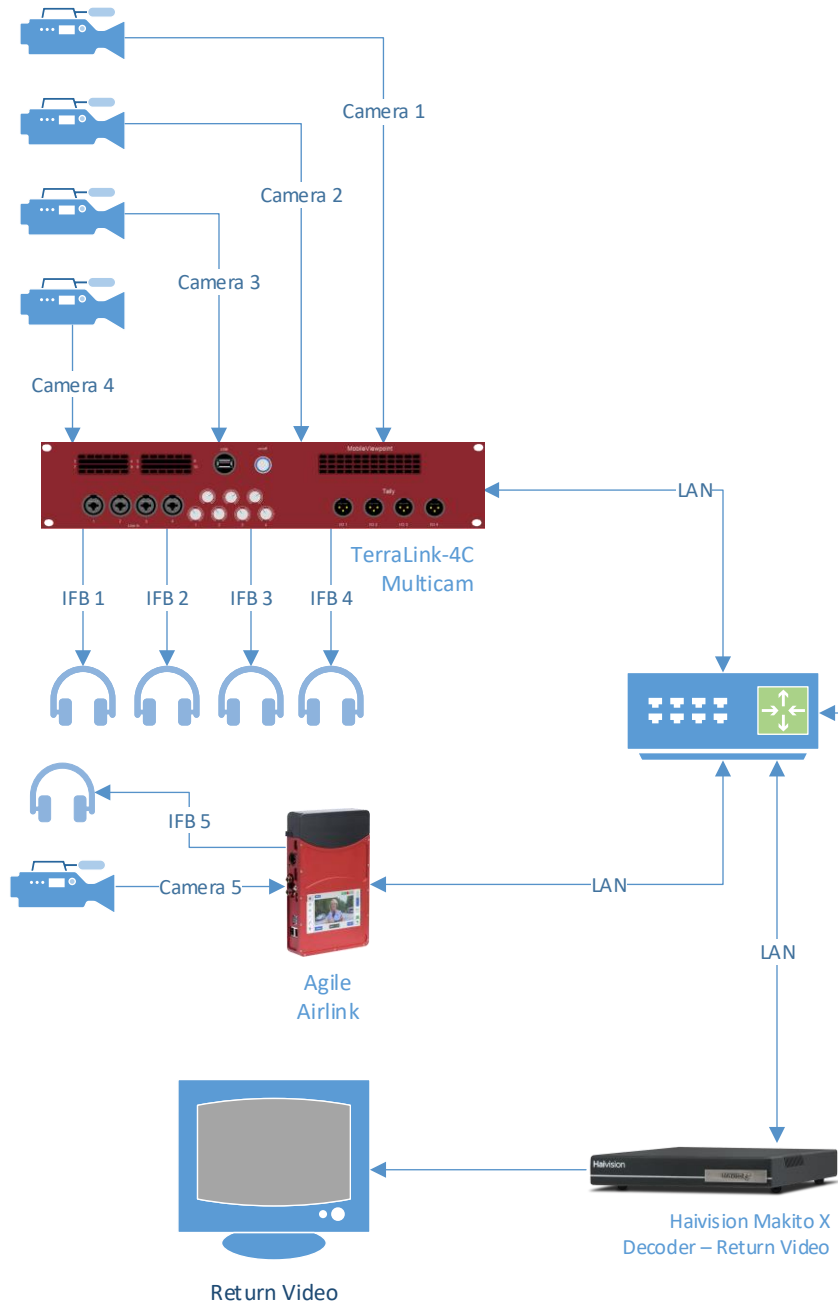

Remote Site

Studio

 CP Communications	CP Communications		
	Basic 5 Camera Remote		
1-800-762-4254	SIZE	FSCM NO	DWG NO CP-Basic4-2018
	SCALE	N/A	REV 0
			SHEET 1 OF 1