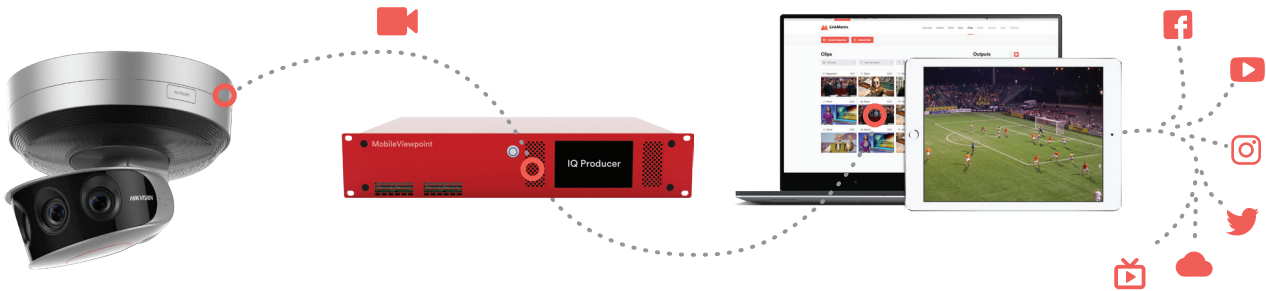

The complete platform consists of the following elements