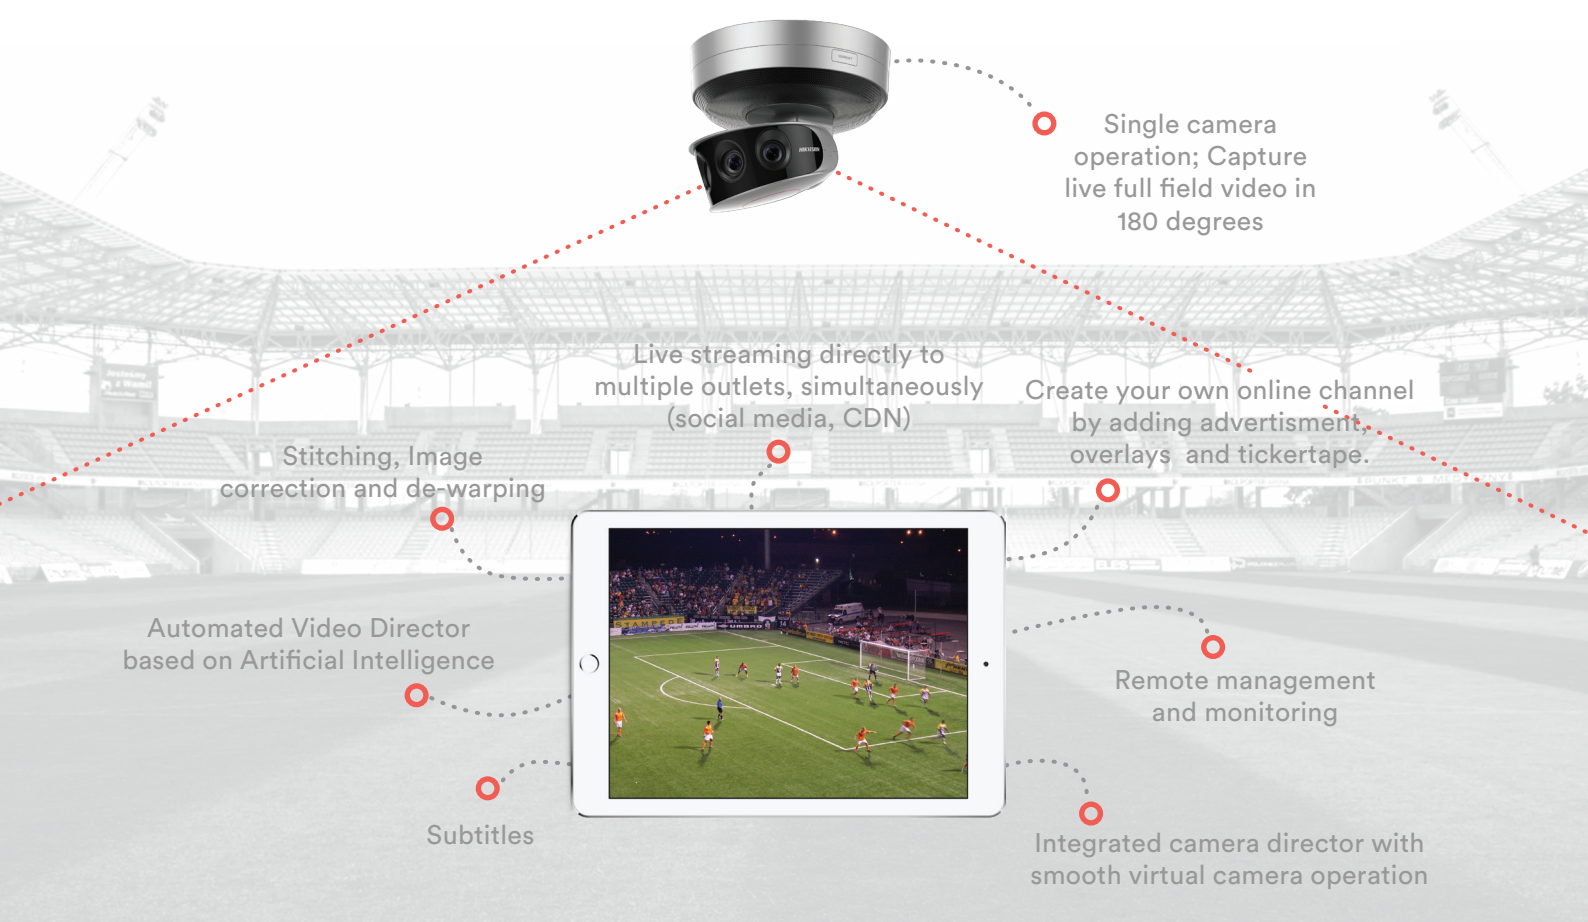

IQ Sports Producer Platform

AUTOMATED LIVE SPORTS PRODUCTION AND STREAMING SOLUTION IN ONE BOX

Intelligent, Low cost Live Production and Streaming of Field Sports with just one camera!

Single camera operation; Capture live full field video in 180 degrees

Live streaming directly to multiple outlets, simultaneously (social media, CDN)

Create your own online channel by adding advertisement, overlays and tickertape.

Stitching, Image correction and de-warping

degrees camera installation. The superb de-warping and stitching technology provides a natural looking corrected image with straight line markings. With this technology cost effective cameras can be used for complete coverage of the playing field. A pan and zoomed image is automatic created by special developed game tracking technology. With extra features such as live streaming, game replay generator,

IQSP LINKMATRIX DASHBOARD

IQSP LinkMatrix Dashboard is the central, cloud-based production control portal. It is an online platform from where the complete production can be managed and monitored. With extra features such as game summary generator replay tool, graphics and commentary it covers a field match as a professional production tool.