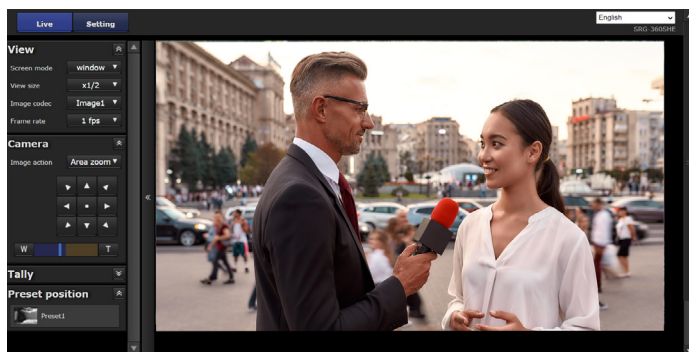

Cam STREAM All-in-One Remote Production and Streaming Solution for Live Sports and News

Solution Features

- H.264 and H.265 encoding
- Full remote management via MVP LinkMatrix
- Remote PTZ camera and audio control
- Full IFB (return audio)
- Return video
- Web stream RTSP, RTMP, HLS or HD-SDI via a decoder at receiving station
- Support for file-based workflows (record locally and in the cloud)
- Optional remote prompter

Additional Cam STREAM elements include an integrated monitor, SIM cards and 20GB of cellular data. With CP's all-in-one Cam STREAM, covering live sports and news from remote locations no longer needs to be the exception. It's the smart alternative to traditionally complex and expensive live production.

About CP Communications

CP Communications is a leading provider of live broadcast and streaming solutions for premium sports, entertainment, corporate, news and other live events. The company's solutions feature innovative technologies for audio and video content acquisition, wireless and bonded cellular signal transport, and access to an Emmy-winning team of experienced professionals. For three decades running, CP has serviced a wide range of tier one clients, including major broadcasters, sports leagues and teams, and event and production companies.

Cam STREAM features user-friendly GUIs for camera and audio that can be controlled from the field or studio.

Florida
9965 18th Street N., Stes. 2 & 3
St. Petersburg, FL 33716
+1 800.762.4254
sales@cpcomms.com
info@cpcomms.com

New York
1401 Front St.
Yorktown Heights, NY 10598