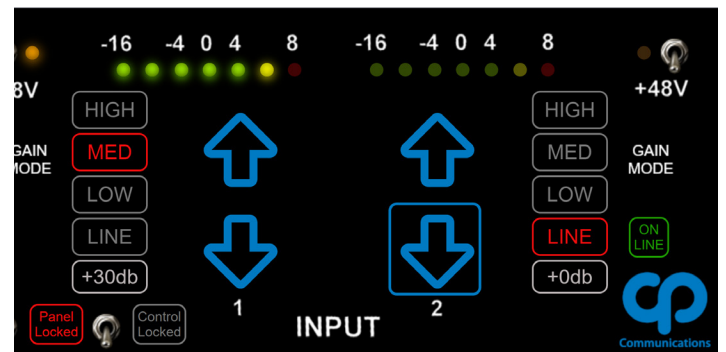

Cam STREAM All-in-One Remote Production and Streaming Solution for Live Sports and News

Solution Features

- H.264 and H.265 encoding
- Full remote management via MVP LinkMatrix
- Remote PTZ camera and audio control
- Full IFB (return audio)
- Return video
- Web stream RTSP, RTMP, HLS or HD-SDI via a decoder at receiving station
- Support for file-based workflows (record locally and in the cloud)
- Optional remote prompter

Additional Cam STREAM elements include an integrated monitor, SIM cards and 20GB of cellular data. With CP's all-in-one Cam STREAM, covering live sports and news from remote locations no longer needs to be the exception. It's the smart alternative to traditionally complex and expensive live production.

About CP Communications

CP Communications is a leading provider of live broadcast and streaming solutions for premium sports, entertainment, corporate, news and other live events. The company's solutions feature innovative technologies for audio and video content acquisition, wireless and bonded cellular signal transport, and access to an Emmy-winning team of experienced professionals. For three decades running, CP has serviced a wide range of tier one clients, including major broadcasters, sports leagues and teams, and event and production companies.

Cam STREAM features user-friendly GUIs for camera and audio that can be controlled from the field or studio.

Florida
9965 18th Street N., Stes. 2 & 3
St. Petersburg, FL 33716
+1 800.762.4254
sales@cpcomms.com
info@cpcomms.com

New York
1401 Front St.
Yorktown Heights, NY 10598