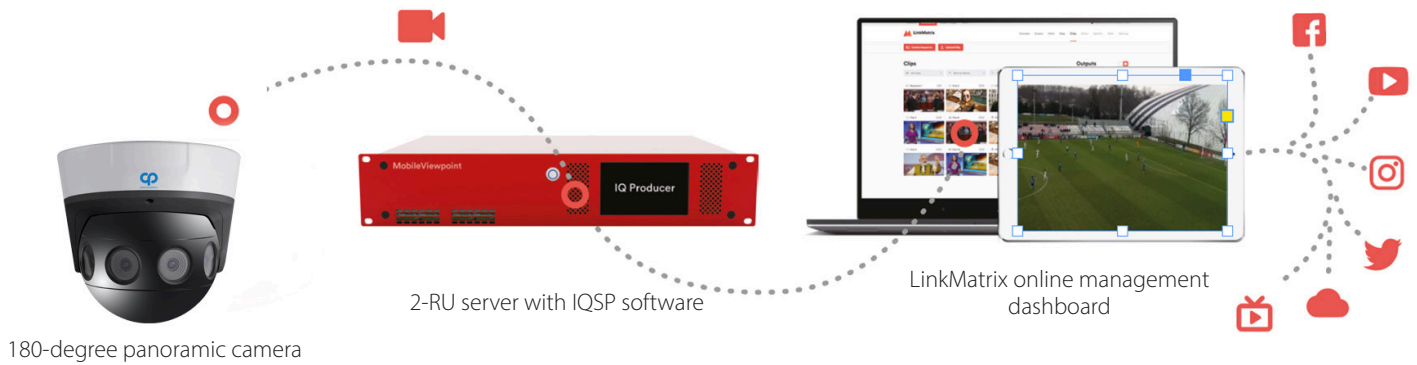

IQ Sports Producer Plus Automated Live Sports Production for Streaming Direct to the Web

Solution Components

graphics lets you produce a complete web stream for your own channel or social media outlets.

A number of options are available for IQ Sports Producer Plus, including real-time highlight generation and packaging with Mobile Viewpoint's Clipper application, as well as game summary, subtitling, commentary and scoreboard capabilities. For the ability to broadcast and stream live games at 60 fps, we recommend IQ Sports Producer Pro.

About CP Communications

CP Communications is the leading provider of live broadcast solutions for premium sports, entertainment, corporate, news and other live events in the U.S. The company's solutions feature innovative technologies for wireless audio and video content acquisition, as well as access to an Emmy-winning team of experienced professionals. For three decades running, CP has serviced a wide range of clients including major broadcasters, sports leagues and teams, and event and production companies.

Call us to see how IQSP Plus can elevate your sports production.
CP Communications: 800-762-4254

Solution Features

180-Degree Panoramic Camera

- 4096 x 1800 resolution video at 30 fps
- 4x 1/2.8" progressive scan CMOS sensors
- 180° viewing angle
- Settings for saturation, brightness, contrast, sharpness
- H.265+, H.265, H.264+, and H.264 video compression
- IP67-rated enclosure

Mobile Viewpoint Server with IQSP Software

- Height: 2 RU
- Compression: AVC/H.264, HEVC/H.265
- 1-4 camera inputs
- 10 bonded 4G IP connections
- Upload speed: >50 Mbps

LinkMatrix Dashboard

- Automated Video Director AI technology
- Integrated Camera Director software
- Live streaming management and monitoring
- Push video live to social media
- Audio and video monitoring
- Support for ads, logos, overlays, ticker tape

Florida
9965 18th Street N., Stes. 2 & 3
St. Petersburg, FL 33716
+1 800.762.4254
sales@cpcomms.com
info@cpcomms.com

New York
1401 Front St.
Yorktown Heights, NY 10598

MobileViewpoint