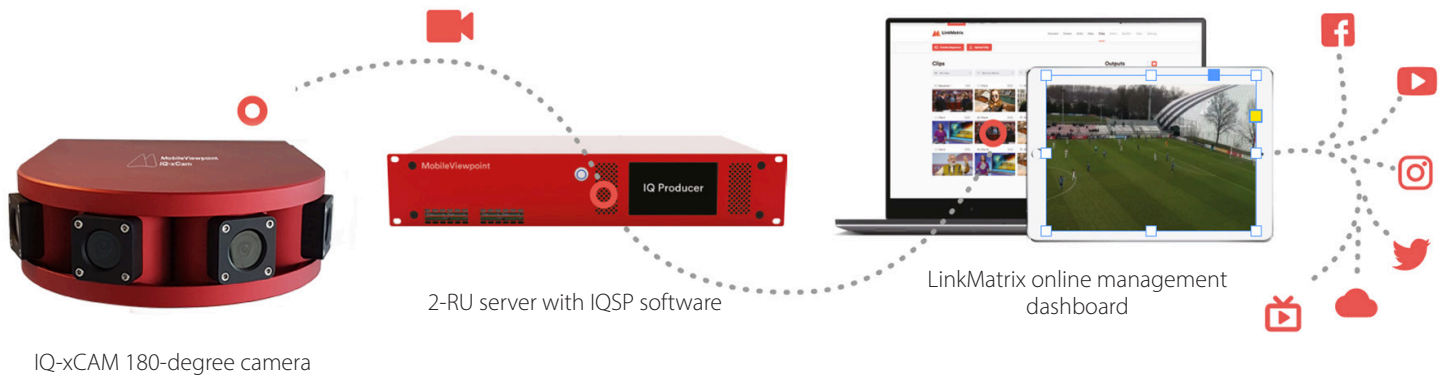

IQ Sports Producer Pro Automated Live Sports Production for Broadcasting and Streaming

Solution Components

and social media platforms within seconds. The application makes it easy to share content, engage bigger and new audiences, and re-use key moments.

Additional capabilities of IQ Sports Producer Pro include automated game summary generation, subtitling, commentary and league scoreboards. If your needs don't include broadcasting at 60 fps and real-time highlight clipping, take a look at IQ Sports Producer Plus from CP Communications.

About CP Communications

CP Communications is the leading provider of live broadcast solutions for premium sports, entertainment, corporate, news and other live events in the U.S. The company's solutions feature innovative technologies for wireless audio and video content acquisition, as well as access to an Emmy-winning team of experienced professionals. For three decades running, CP has serviced a wide range of clients including major broadcasters, sports leagues and teams, and event and production companies.

Call us to see how IQSP Pro can elevate your sports production.
CP Communications: 800-762-4254

Solution Features

MVP IQ-xCAM Panoramic Camera System

- Choice of central camera: 24MP or 32MP @ 60 fps
- 180° view angle
- Integrated AI for live tracking
- 1/2.3" CMOS sensor
- 5mm focal length
- F2.2 aperture
- FOV (D/H/V): 96.5° / 80° / 61.5°
- Interchangeable lenses
- Ruggedized IP66 enclosure

Mobile Viewpoint Server with IQSP Software

- Height: 2 RU
- Compression: AVC/H.264, HEVC/H.265
- 1-4 camera inputs
- 10 bonded 4G IP connections
- Upload speed: >50 Mbps

LinkMatrix Dashboard

- Automated Video Director AI technology
- Integrated Camera Director application
- Integrated Clipper real-time editing and packaging
- Live streaming management and monitoring
- Push video live to social media
- Audio and video monitoring
- Support for ads, logos, overlays, ticker tape

Florida
9965 18th Street N., Stes. 2 & 3
St. Petersburg, FL 33716
+1 800.762.4254
sales@cpcomms.com
info@cpcomms.com

New York
1401 Front St.
Yorktown Heights, NY 10598